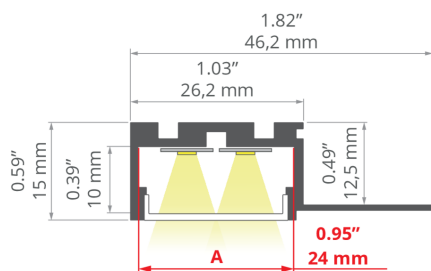

## TECHNICAL SPECIFICATIONS

Material	aluminum
Possible fixture IP	20, 65
Possible fixture shapes	linear, polygonal
Profile cross-section	rectangular
Width	46.2 mm
Height	15 mm
Maximum length on request	6 mm
LED gluing width A	24 mm
Number of LED strips A (8 mm wide)	2
Width of the glow	22 mm
Max power of a single KLUŚ LED strip	19.2 W/m
Possibility of obtaining a line of light	yes
Building type	Commercial, Residential, HoReCa object, Retail, Entertainment/ Arts
The cover is cut to the length of the profile	yes
Can be easily connected into runs	yes
Mounting to drywall	yes