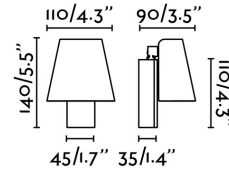

Material: Metal

Designer: ALEX & MANEL LLUSCÀ

Length: 110 mm

Net Width: 90 mm

Height: 140 mm

Net Weight: 0.35 kg

Volume: 0.00312 m3

8421776145276