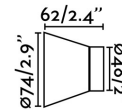

KERA White wall lamp

Ref. 62300

KERA is a wall lamp for home lighting with a minimalist style. It is made in ceramics and with gloss finish.

Specifications

Bulb:	1 X E27 MAX 15W LED
Bulb included:	No
Transformer:	
Transformer included:	No
Voltage:	100-240V
IP:	20
Class:	II
Material:	Ceramics
Designer:	
Net Width:	62 mm
Diameter:	74 Ø
Net Weight:	0.30 kg
Volume:	0.00042 m3