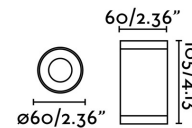

OLOT Dark grey ceiling lamp

Ref. 71374

Ceiling lamp for outdoor lighting, made of aluminium and transparent glass diffuser. This ceiling lamp is ideal to light up terraces and porchs.

Specifications

Bulb:	1XGU10 MAX 35W
Bulb included:	No
Transformer:	
Transformer included:	No
Voltage:	100-240V
IP:	44
Class:	I
Material:	Aluminium and transparent glass
Designer:	
Recommended bulb:	17317
Description of recommended Bulb:	BULB GU10 LED 8W 4000K 38°
Length:	60 mm
Net Width:	60 mm
Height:	105 mm
Diameter:	60 Ø
Net Weight:	0.30 kg
Volume:	0.00062 m3