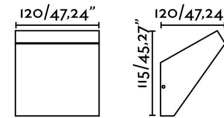

Bulb:	COB LED 10W 3000K 400LM
Bulb included:	Yes
Transformer:	Driver
Transformer included:	Yes
Voltage:	100-240V
IP:	65
Class:	I
Material:	Aluminium with a transparent glass
Designer:	
Length:	120 mm
Net Width:	120 mm
Height:	115 mm
Net Weight:	0.70 kg
Volume:	0.00159 m3