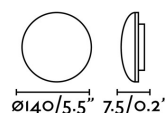

Material: Aluminium and opal PC diffuser

Designer:

Length: 140 mm

Net Width: 75 mm

Height: 140 mm

Diameter: 140 Ø

Net Weight: 0.30 kg

Volume: 0.00224 m3