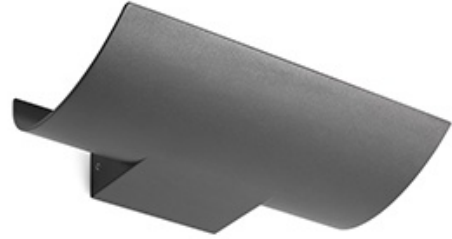

KALA LED Dark grey wall lamp / wall washer

Ref. 70583

KALA LED is a dark grey aluminium wall lamp with minimalist style for outdoor lighting. Its stylized structure allows it to be used as wall lamp and wall washer as well.

Material: Aluminium and opal glass diffuser

Designer:

Length: 300 mm

Net Width: 45 mm

Height: 192 mm

Net Weight: 1.35 kg

Volume: 0.00600 m3

8421776144378