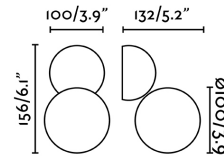

### Specifications

**Bulb:** COB WITHOUT DIFFUSOR LED 3.2W  
3000K 360lm

**Bulb included:** Yes

**Transformer:** Driver

**Transformer included:** Yes

**Voltage:** 100-240V

**IP:** 20

**Class:** I

**Material:** Steel with an glass diffuser

**Designer:** NAHTRANG

**Length:** 132 mm

**Net Width:** 100 mm

**Height:** 156 mm

**Volume:** 0.00834 m3

8421776185333