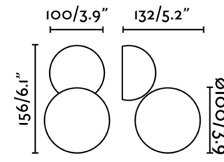

Specifications

Bulb:	COB WITHOUT DIFFUSOR LED 3.2W 3000K 360lm
Bulb included:	Yes
Transformer:	Driver
Transformer included:	Yes
Voltage:	100-240V
IP:	20
Class:	I
Material:	Steel with an glass diffuser
Designer:	NAHTRANG
Length:	132 mm
Net Width:	100 mm
Height:	156 mm
Volume:	0.00834 m3