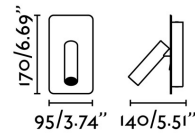

Material: Steel and aluminium

Designer: NAHTRANG

Length: 95 mm

Net Width: 140 mm

Height: 170 mm

Net Weight: 0.63 kg

Volume: 0.00142 m3

8421776089136