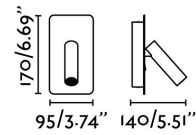

Material: Steel and aluminium

Designer: NAHTRANG

Length: 95 mm

Net Width: 140 mm

Height: 170 mm

Net Weight: 0.70 kg

Volume: 0.00142 m3

8421776160811