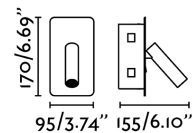

Specifications

Bulb:

Bulb included:	No
Transformer:	Driver
Transformer included:	No
IP:	20
Class:	I
Material:	Steel and aluminium
Designer:	NAHTRANG
Length:	95 mm
Net Width:	140 mm
Height:	170 mm
Net Weight:	0.90 kg
Volume:	0.00161 m3