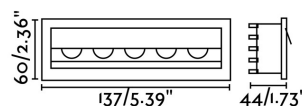

Bulb included: Yes

Transformer: Driver

Transformer included: No

IP: 20

Class: III

Material: Aluminium and PC diffuser

Designer:

Length: 137 mm

Net Width: 60 mm

Height: 44 mm

Net Weight: 0.40 kg

Volume: 0.00192 m3

8421776166738