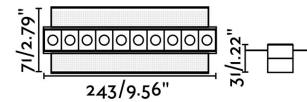

### Specifications

**Bulb:** 10x2W 700mA 3000K 2100Lm CR190 30°

**Bulb included:** Yes

**Transformer:** Driver

**Transformer included:** No

**IP:** 20

**Class:** III

**Material:** Aluminium and PC diffuser

**Designer:**

**Length:** 243 mm

**Net Width:** 71 mm

**Height:** 31 mm

**Net Weight:** 0.90 kg

**Volume:** 0.00290 m3

8421776166714