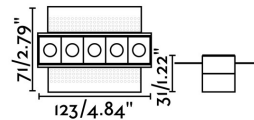

### Specifications

**Bulb:** 5x2W 700mA 3000K 1050Lm CRI90 30°

**Bulb included:** Yes

**Transformer:** Driver

**Transformer included:** No

**IP:** 20

**Class:** III

**Material:** Aluminium and PC diffuser

**Designer:**

**Length:** 123 mm

**Net Width:** 71 mm

**Height:** 31 mm

**Net Weight:** 0.50 kg

**Volume:** 0.00162 m3

8421776166691