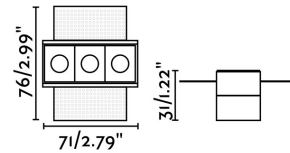

Bulb included: Yes

Transformer: Driver

Transformer included: No

IP: 20

Class: III

Material: Aluminium and PC diffuser

Designer:

Length: 76 mm

Net Width: 71 mm

Height: 31 mm

Net Weight: 0.40 kg

Volume: 0.00115 m3

8421776166684