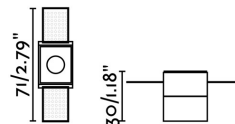

Bulb included: Yes

Transformer: Driver

Transformer included: No

IP: 20

Class: III

Material: Aluminium and PC diffuser

Designer:

Length: 30 mm

Net Width: 71 mm

Height: 30 mm

Net Weight: 0.05 kg

Volume: 0.00062 m3

8421776166677