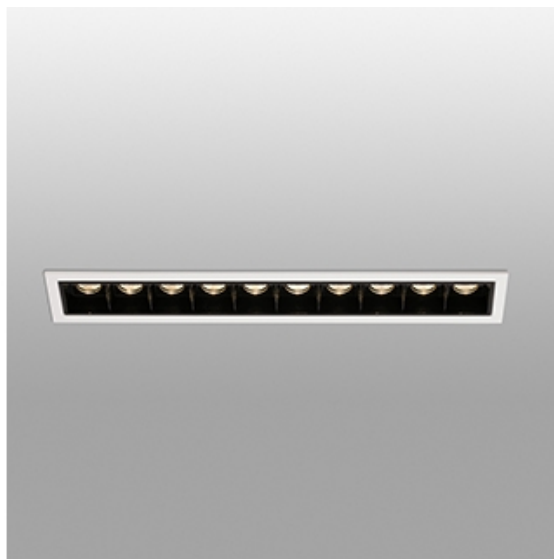

## TROOP-10 Black recessed lamp

Ref. 43703

Black ceiling recessed lamp perfect for lighting different rooms of the house, like the living room. It is made in aluminium.

### Specifications

**Bulb:** 10x2W 700mA 3000K 2100Lm CRI90  
30°

**Bulb included:** Yes

**Transformer:** Driver

**Transformer included:** No

**IP:** 20

**Class:** III

**Material:** Aluminium and PC diffuser

**Designer:**

**Length:** 257 mm

**Net Width:** 52 mm

**Height:** 44 mm

**Net Weight:** 0.60 kg

**Volume:** 0.00325 m3

8421776166660