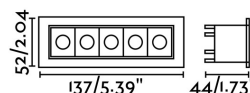

### Specifications

**Bulb:** 5x2W 700mA 3000K 1050Lm CRI90 30°

**Bulb included:** Yes

**Transformer:** Driver

**Transformer included:** No

**IP:** 20

**Class:** III

**Material:** Aluminium and PC diffuser

**Designer:**

**Length:** 137 mm

**Net Width:** 52 mm

**Height:** 44 mm

**Net Weight:** 0.40 kg

**Volume:** 0.00166 m<sup>3</sup>

8421776166615