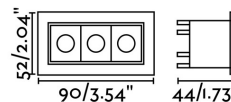

Bulb included: Yes

Transformer: Driver

Transformer included: No

IP: 20

Class: III

Material: Aluminium and PC diffuser

Designer:

Length: 90 mm

Net Width: 52 mm

Height: 44 mm

Net Weight: 0.20 kg

Volume: 0.00095 m3

8421776166608