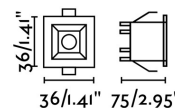

Bulb included: Yes

Transformer: Driver

Transformer included: No

IP: 20

Class: III

Material: Aluminium and PC diffuser

Designer:

Length: 36 mm

Net Width: 36 mm

Height: 75 mm

Net Weight: 0.05 kg

Volume: 0.00062 m3

8421776166592