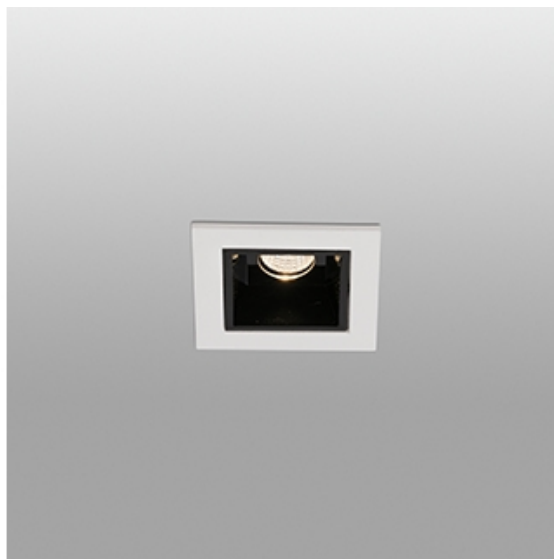

TROOP-1 Black recessed lamp

Ref. 43700

Ceiling recessed lamp made in steel. This recessed lamp is perfect for lighting different rooms of the house, like the living room.

Specifications

Bulb: 1x2W 700mA 3000K 210Lm CRI90 30°

Bulb included: Yes

Transformer: Driver

Transformer included: No

IP: 20

Class: III

Material: Aluminium and PC diffuser

Designer:

Length: 36 mm

Net Width: 36 mm

Height: 75 mm

Net Weight: 0.05 kg

Volume: 0.00062 m3

8421776166592