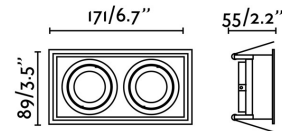

## HYDE Black orientable square recessed lamp 2L

Ref. 40127

HYDE is a square recessed light with simple design, enabling it to be discreetly integrated into the ceiling. This downlight has IP44 and is orientable. Finished in black.

### Specifications

<b>Bulb:</b>	2xGU10 MAX 8W LED
<b>Bulb included:</b>	No
<b>Transformer:</b>	
<b>Transformer included:</b>	No
<b>Voltage:</b>	100-240V
<b>IP:</b>	20
<b>Class:</b>	II
<b>Material:</b>	Metal
<b>Designer:</b>	
<b>Length:</b>	171 mm
<b>Net Width:</b>	89 mm
<b>Height:</b>	55 mm
<b>Net Weight:</b>	0.30 kg
<b>Volume:</b>	0.00164 m3