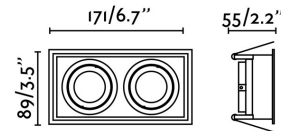

## HYDE White orientable square recessed lamp 2L

Ref. 40126

HYDE is a square recessed light with simple design, enabling it to be discreetly integrated into the ceiling. This downlight has IP44 and is orientable. Finished in white.

### Specifications

<b>Bulb:</b>	2 X GU10 MAX 8W LED
<b>Bulb included:</b>	No
<b>Transformer:</b>	
<b>Transformer included:</b>	No
<b>Voltage:</b>	100-240V
<b>IP:</b>	20
<b>Class:</b>	II
<b>Material:</b>	Metal
<b>Designer:</b>	
<b>Length:</b>	171 mm
<b>Net Width:</b>	89 mm
<b>Height:</b>	55 mm
<b>Net Weight:</b>	0.30 kg
<b>Volume:</b>	0.00164 m3