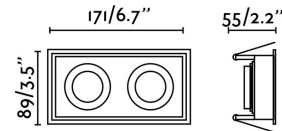

Designer:

Length: 171 mm

Net Width: 89 mm

Height: 55 mm

Net Weight: 0.24 kg

Volume: 0.00164 m3

8421776167957