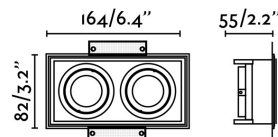

Material: Metal

Designer:

Length: 164 mm

Net Width: 82 mm

Height: 55 mm

Net Weight: 0.34 kg

Volume: 0.00164 m3

8421776167933