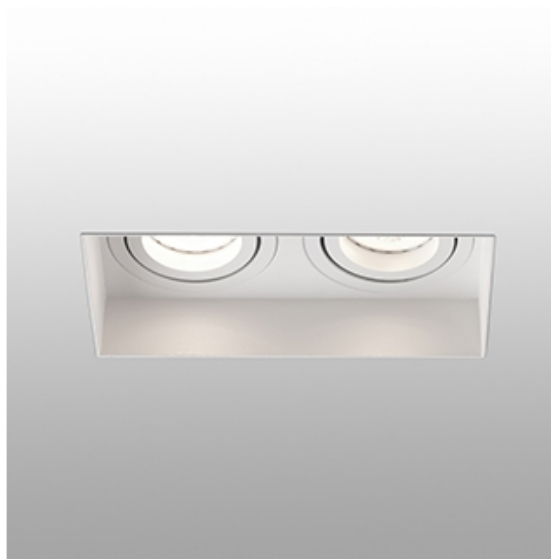

HYDE White orientable square recessed lamp without frame 2L

Ref. 40122

HYDE is a square recessed light with simple design, enabling it to be discreetly integrated into the ceiling. This downlight has IP44 and is orientable. Finished in white and without frame.

Material: Metal

Designer:

Length: 164 mm

Net Width: 82 mm

Height: 55 mm

Net Weight: 0.30 kg

Volume: 0.00164 m3

8421776167926