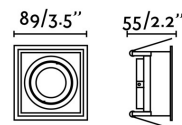

Specifications

Bulb:	1 X GU10 MAX 8W LED
Bulb included:	No
Transformer:	
Transformer included:	No
Voltage:	100-240V
IP:	20
Class:	II
Material:	Metal
Designer:	
Length:	89 mm
Net Width:	89 mm
Height:	55 mm
Net Weight:	0.19 kg
Volume:	0.00098 m3