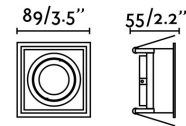

HYDE White orientable square recessed lamp

Ref. 40120

Square recessed light with simple design, enabling it to be discreetly integrated into the ceiling. This downlight has IP44 and is orientable. Finished in white.

Specifications

Bulb:	1 X GU10 MAX 8W LED
Bulb included:	No
Transformer:	
Transformer included:	No
Voltage:	100-240V
IP:	20
Class:	II
Material:	Metal
Designer:	
Length:	89 mm
Net Width:	89 mm
Height:	55 mm
Net Weight:	0.17 kg
Volume:	0.00098 m3