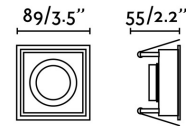

### Specifications

<b>Bulb:</b>	1 X GU10 MAX 8W LED
<b>Bulb included:</b>	No
<b>Transformer:</b>	
<b>Transformer included:</b>	No
<b>Voltage:</b>	100-240V
<b>IP:</b>	44
<b>Class:</b>	II
<b>Material:</b>	Metal
<b>Designer:</b>	
<b>Length:</b>	89 mm
<b>Net Width:</b>	89 mm
<b>Height:</b>	55 mm
<b>Net Weight:</b>	0.13 kg
<b>Volume:</b>	0.00098 m3