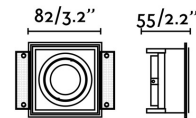

Specifications

Bulb:	1 X GU10 MAX 8W LED
Bulb included:	No
Transformer:	
Transformer included:	No
Voltage:	100-240V
IP:	20
Class:	II
Material:	Metal
Designer:	
Length:	82 mm
Net Width:	82 mm
Height:	55 mm
Net Weight:	0.17 kg
Volume:	0.00094 m3