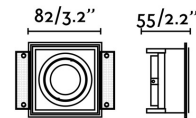

HYDE White orientable square recessed lamp without frame

Ref. 40112

Square recessed light with simple design, enabling it to be discreetly integrated into the ceiling. This downlight has IP44 and is orientable. Finished in white and without frame.

Specifications

Bulb:	1 X GU10 MAX 8W LED
Bulb included:	No
Transformer:	
Transformer included:	No
Voltage:	100-240V
IP:	20
Class:	II
Material:	Metal
Designer:	
Length:	82 mm
Net Width:	82 mm
Height:	55 mm
Net Weight:	0.17 kg
Volume:	0.00094 m3