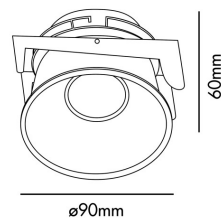

## FRESH Gold downlight GU10 IP44

Ref. 02200503

Injected aluminium round recessed light, easy to install and designed for lighting commercial and working spaces. The light source is a bulb GU10 max 50W not included. This downlight has IP44.

### Specifications

<b>Bulb:</b>	GU10
<b>Bulb included:</b>	No
<b>Transformer:</b>	
<b>Transformer included:</b>	No
<b>IP:</b>	44
<b>Class:</b>	II
<b>Material:</b>	Die cast aluminium
<b>Recommended bulb:</b>	17324
<b>Description of recommended Bulb:</b>	BULB GU10 LED 8W 2700K 60° BLACK
<b>Height:</b>	60 mm
<b>Diameter:</b>	89 Ø
<b>Net Weight:</b>	0.10 kg
<b>Volume:</b>	0.00069 m3