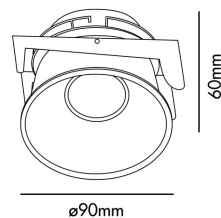

FRESH Black downlight GU10 IP44

Ref. 02200502

Black injected aluminium round recessed light, easy to install and designed for lighting commercial and working spaces. The light source is a bulb GU10 max 50W not included. This downlight has IP44.

Specifications

Bulb:	GU10
Bulb included:	No
Transformer:	
Transformer included:	No
IP:	44
Class:	II
Material:	Die cast aluminium
Designer:	
Recommended bulb:	17324
Description of recommended Bulb:	BULB GU10 LED 8W 2700K 60° BLACK
Height:	60 mm
Diameter:	89 Ø
Net Weight:	0.10 kg
Volume:	0.00069 m3