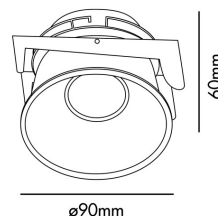

FRESH White downlight GU10 IP44

Ref. 02200501

Injected aluminium round recessed light, easy to install and designed for lighting commercial and working spaces. The light source is a bulb GU10 max 50W not included. This downlight has IP44.

Specifications

Bulb:	GU10
Bulb included:	No
Transformer:	
Transformer included:	No
IP:	44
Class:	II
Material:	Die cast aluminium
Designer:	
Recommended bulb:	17316
Description of recommended Bulb:	BULB GU10 LED 8W 2700K 38°
Height:	60 mm
Diameter:	89 Ø
Net Weight:	0.10 kg
Volume:	0.00069 m3