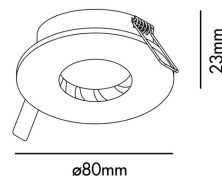

## WET White downlight GU10

Ref. 02100801

White round downlight with IP44 for bathroom lighting.  
 The light source is a GU10 bulb max 50W not included.

### Specifications

<b>Bulb:</b>	GU10
<b>Bulb included:</b>	No
<b>Transformer:</b>	
<b>Transformer included:</b>	No
<b>Voltage:</b>	100-240V
<b>IP:</b>	44
<b>Class:</b>	II
<b>Material:</b>	Metal and transparent glass difusser
<b>Designer:</b>	
<b>Recommended bulb:</b>	17316
<b>Description of recommended Bulb:</b>	BULB GU10 LED 8W 2700K 38°
<b>Length:</b>	80 mm
<b>Height:</b>	23 mm
<b>Diameter:</b>	23 Ø
<b>Net Weight:</b>	0.10 kg
<b>Volume:</b>	0.00047 m3