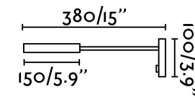

Material: Metal

Designer:

Length: 380 mm

Net Width: 25 mm

Height: 30 mm

Diameter: 100 Ø

Net Weight: 0.52 kg

Volume: 0.00642 m3