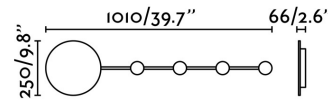

### Specifications

|                              |                              |
|------------------------------|------------------------------|
| <b>Bulb:</b>                 | LED 6W 3000K 500 Lm          |
| <b>Bulb included:</b>        | Yes                          |
| <b>Transformer:</b>          | Driver                       |
| <b>Transformer included:</b> | Yes                          |
| <b>Voltage:</b>              | 100-240V                     |
| <b>IP:</b>                   | 20                           |
| <b>Class:</b>                | I                            |
| <b>Material:</b>             | Metal and opal PMMA difusser |
| <b>Designer:</b>             | GOULAFIGUERA                 |
| <b>Length:</b>               | 1010 mm                      |
| <b>Net Width:</b>            | 250 mm                       |
| <b>Height:</b>               | 66 mm                        |
| <b>Net Weight:</b>           | 2.80 kg                      |
| <b>Volume:</b>               | 0.02660 m3                   |