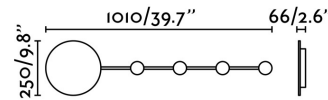

Specifications

Bulb:	LED 6W 2700K 500 Lm
Bulb included:	Yes
Transformer:	Driver
Transformer included:	Yes
Voltage:	100-240V
IP:	20
Class:	I
Material:	Metal and opal PMMA difusser
Designer:	GOULAFIGUERA
Length:	1010 mm
Net Width:	250 mm
Height:	66 mm
Net Weight:	2.80 kg
Volume:	0.02660 m3