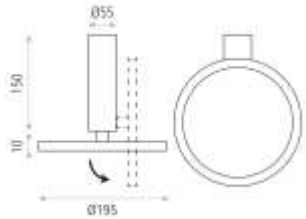

LÁMPARAS / LAMPS / LAMPES

	Power	Lumen	Kelvin
1:	LED 18W	1600	3000
2:			

MEDIDAS / MEASURES / MESURES

	Length (mm)	Width (mm)	Height (mm)	Diameter (mm)	Gross Weight (Kg)	Net Weight (Kg)
Product:			150	195		
Box 1:	350	235	95		1,01	0,856
Box 2:						

COMPONENTES / MAIN PARTS / COMPOSANTS

1 x DRIVER EAGLERISE : LS-20-550 LI1 23-38VDC 550mA PF>0'9

1 x PCF (FLEXIBLE STRIP) 10B10C 600mA 20W/m SMD 2835 0'2W 3200K