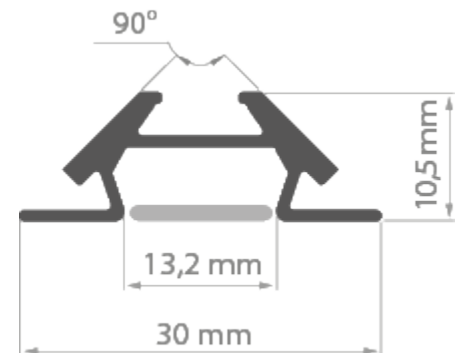

RELATED PRODUCTS

COVERS