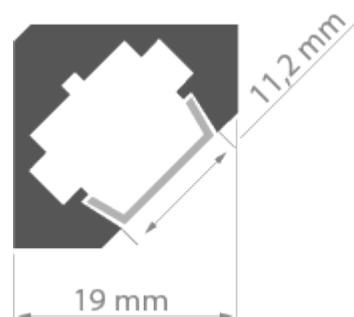

PRODUCT DESCRIPTION

- The profile directs light at a 45-degree angle
- Good heat dissipation
- Ability to create a line of light

Fill empty fields

Product nr.	
Fixture type	
Company	
Job name	
Date	

TECHNICAL SPECIFICATION

B4023NA_1	Non anodized (raw)	1000 mm
B4023NA_2	Non anodized (raw)	2000 mm
B4023NA_3	Non anodized (raw)	3000 mm
B4023ANODA_1	Silver anodized	1000 mm
B4023ANODA_2	Silver anodized	2000 mm
B4023ANODA_3	Silver anodized	3000 mm
B4023K7_1	Black anodized	1000 mm
B4023K7_2	Black anodized	2000 mm
B4023L9010_1	White RAL	1000 mm
B4023L9010_2	White RAL	2000 mm
B4023L9005_1	Black RAL	1000 mm
B4023L9005_2	Black RAL	2000 mm